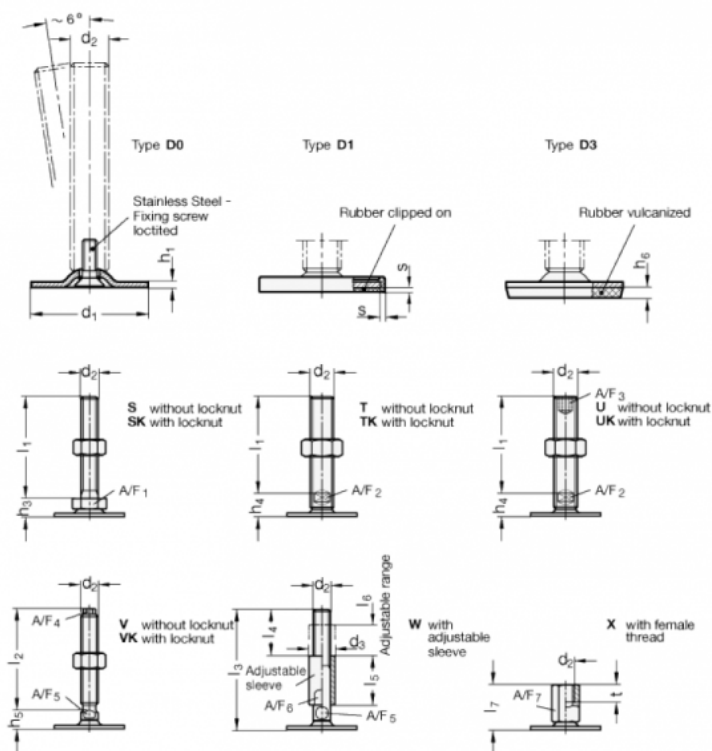

Article number: 204180M20200D3UK

Description: E+G levelling foot
GN 41-80-M20-200-D3-UK

Note: UK With nut, Hexagon socket at the top, Wrench flat at the bottom

Measures

A/F2 = 15
A/F3 = 10
d1 = 80
d2 = M20
h1 = 3
h4 = 18
h6 = 5
l1 = 200

s =